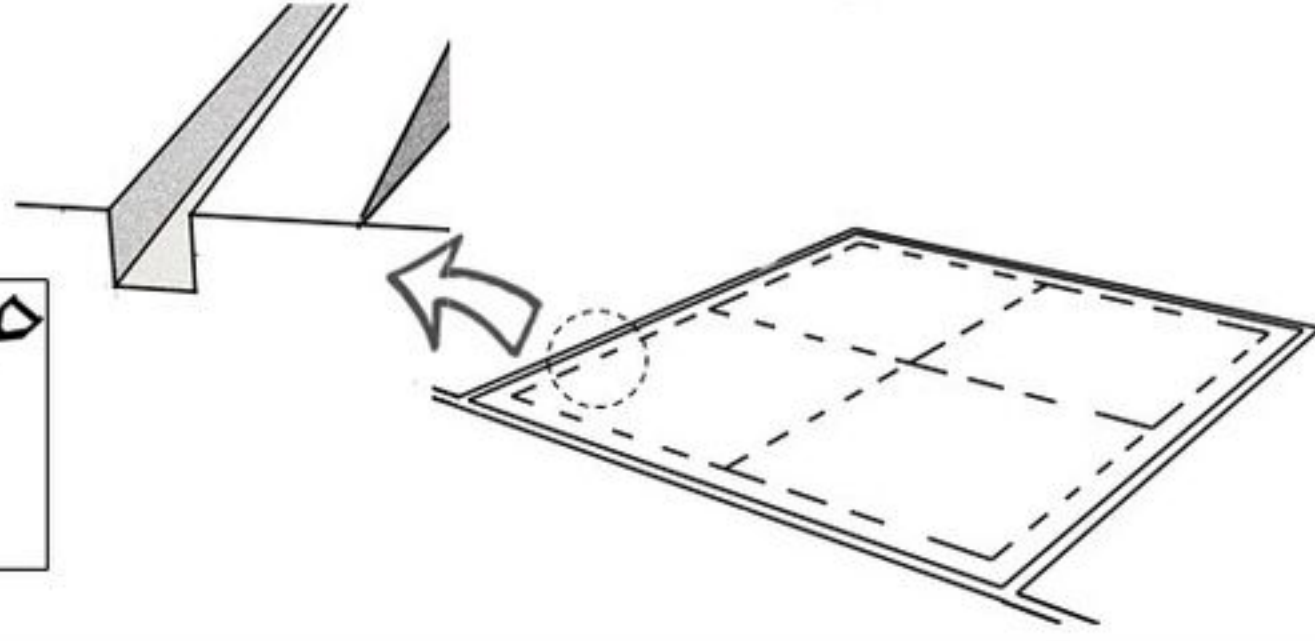

TENT
Emergency
shelter kit
step by step
construction
guide for
households

TENT
Emergency
shelter kit
step by step
construction
guide for
households

Name	Nos.	Size (m)
a	3	2.3 x 0.065 x 0.065
b	3	0.3 x 0.065 x 0.065
c	3	0.2 x 0.065 x 0.065
d	2	1.785 x 0.065 x 0.065
e	2	0.2 x 0.065 x 0.065
f	1	0.55 x 0.065 x 0.065
g	3	0.6 x 0.065 x 0.065
h	5	0.065 x 0.05 x 0.025