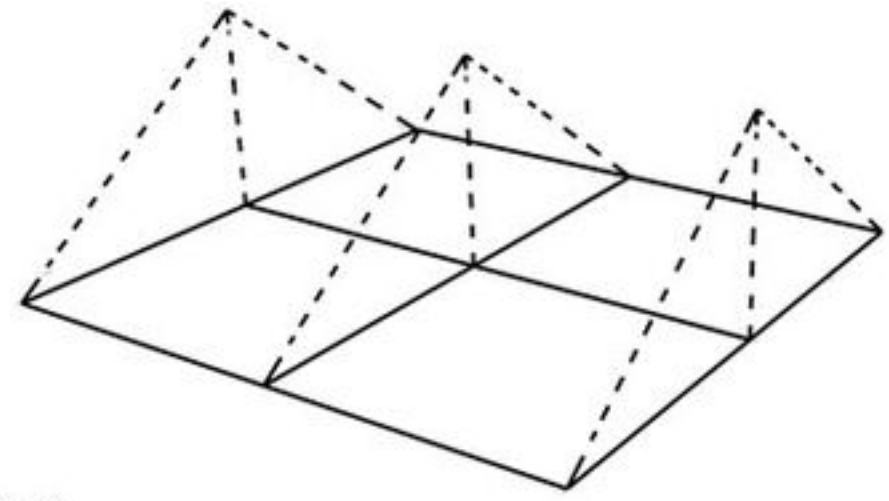

TENT
Emergency
shelter kit
step by step
construction
guide for
households

TENT
Emergency
shelter kit
step by step
construction
guide for
households

Name	Nos.	Size (m)
a	3	2.3 x 0.065 x 0.065
b	3	0.3 x 0.065 x 0.065
c	3	0.2 x 0.065 x 0.065
d	2	1.785 x 0.065 x 0.065
e	2	0.2 x 0.065 x 0.065
f	1	0.55 x 0.065 x 0.065
g	3	0.6 x 0.065 x 0.065
h	5	0.065 x 0.05 x 0.025