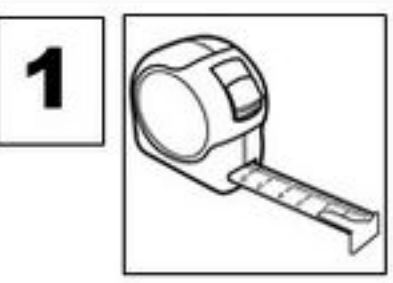

TENT
Emergency
shelter kit
step by step
construction
guide for
households

TENT
Emergency
shelter kit
step by step
construction
guide for
households

Name	Nos.	Size (m)
a	3	2.3 x 0.065 x 0.065
b	3	0.3 x 0.065 x 0.065
c	3	0.2 x 0.065 x 0.065
d	2	1.785 x 0.065 x 0.065
e	2	0.2 x 0.065 x 0.065
f	1	0.55 x 0.065 x 0.065
g	3	0.6 x 0.065 x 0.065
h	5	0.065 x 0.05 x 0.025