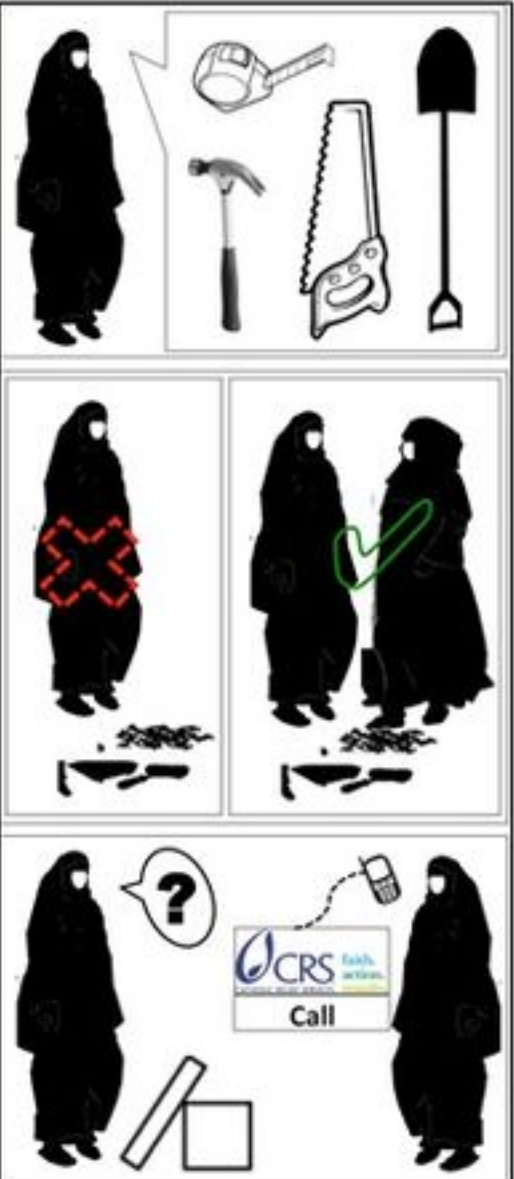

TENT
Emergency
shelter kit
step by step
construction
guide for
households

TENT
Emergency
shelter kit
step by step
construction
guide for
households

Name	Nos.	Size (m)
a	3	2.3 x 0.065 x 0.065
b	3	0.3 x 0.065 x 0.065
c	3	0.2 x 0.065 x 0.065
d	2	1.785 x 0.065 x 0.065
e	2	0.2 x 0.065 x 0.065
f	1	0.55 x 0.065 x 0.065
g	3	0.6 x 0.065 x 0.065
h	5	0.065 x 0.05 x 0.025