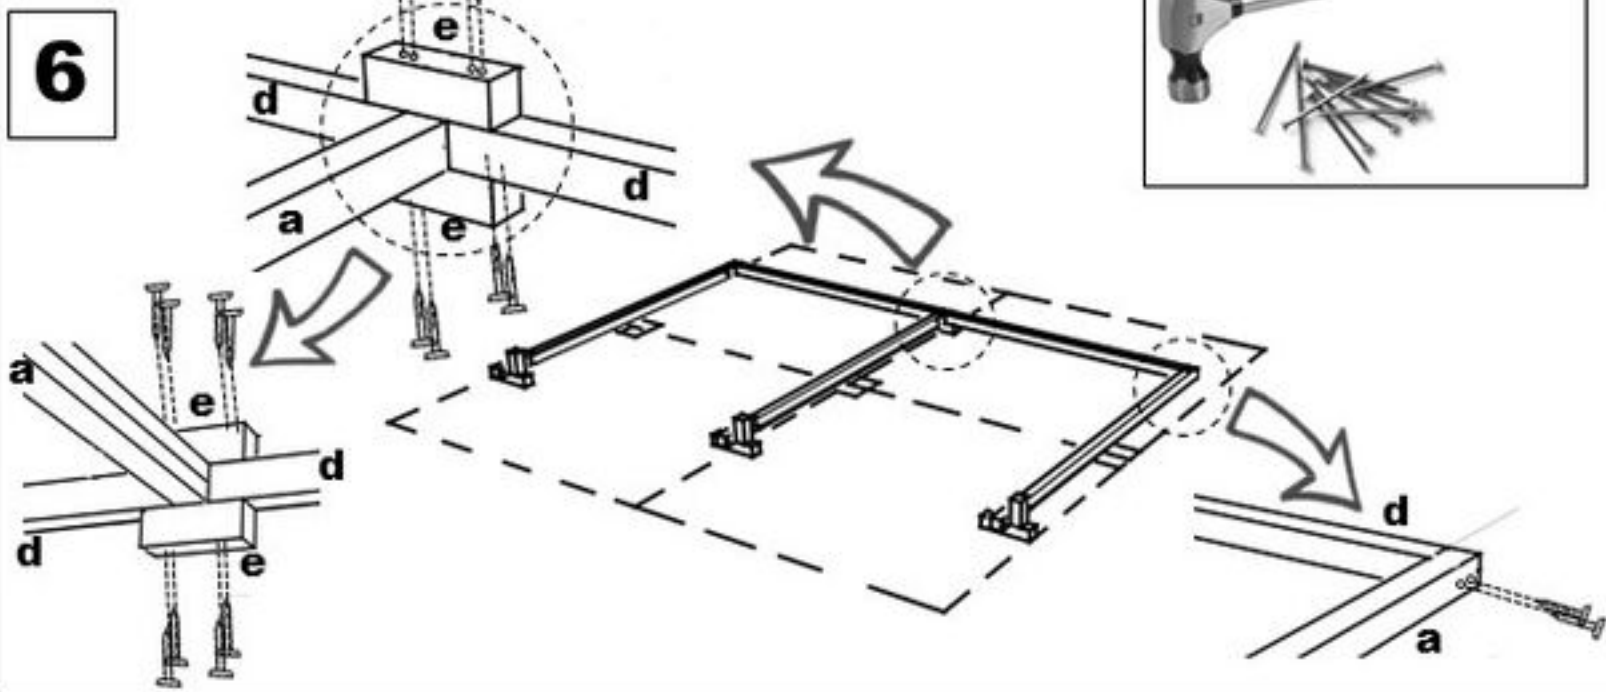

TENT
Emergency
shelter kit
step by step
construction
guide for
households

TENT
Emergency
shelter kit
step by step
construction
guide for
households

Name	Nos.	Size (m)
a	3	2.3 x 0.065 x 0.065
b	3	0.3 x 0.065 x 0.065
c	3	0.2 x 0.065 x 0.065
d	2	1.785 x 0.065 x 0.065
e	2	0.2 x 0.065 x 0.065
f	1	0.55 x 0.065 x 0.065
g	3	0.6 x 0.065 x 0.065
h	5	0.065 x 0.05 x 0.025