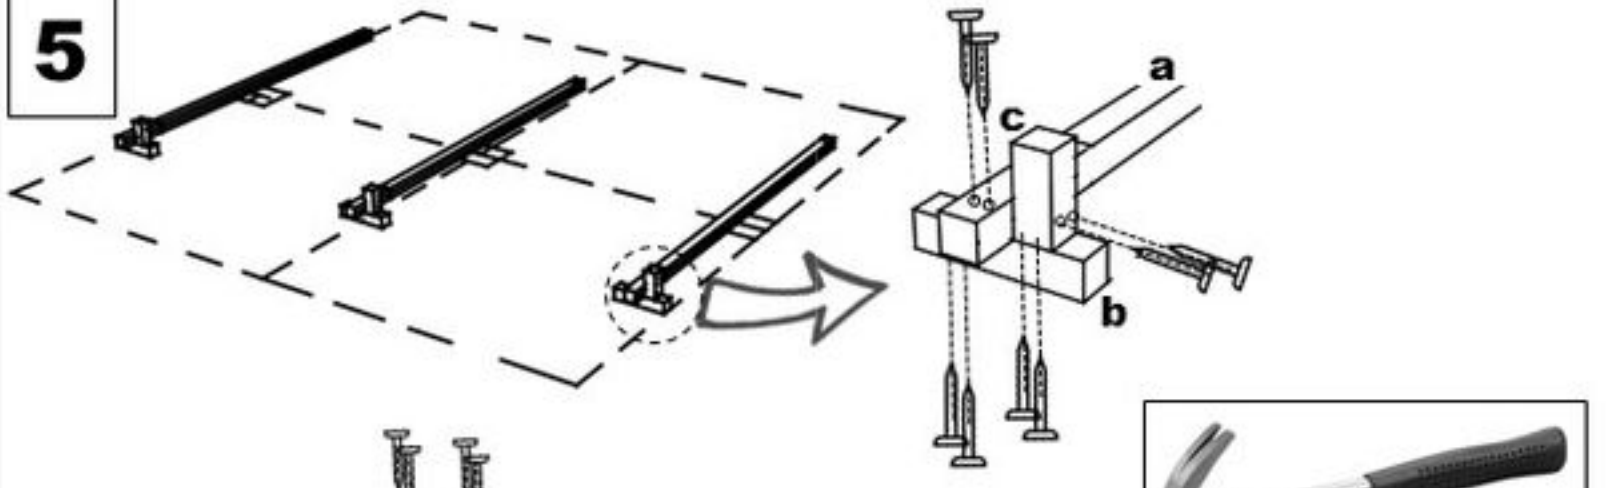

TENT
Emergency
shelter kit
step by step
construction
guide for
households

TENT
Emergency
shelter kit
step by step
construction
guide for
households

Name	Nos.	Size (m)
a	3	2.3 x 0.065 x 0.065
b	3	0.3 x 0.065 x 0.065
c	3	0.2 x 0.065 x 0.065
d	2	1.785 x 0.065 x 0.065
e	2	0.2 x 0.065 x 0.065
f	1	0.55 x 0.065 x 0.065
g	3	0.6 x 0.065 x 0.065
h	5	0.065 x 0.05 x 0.025