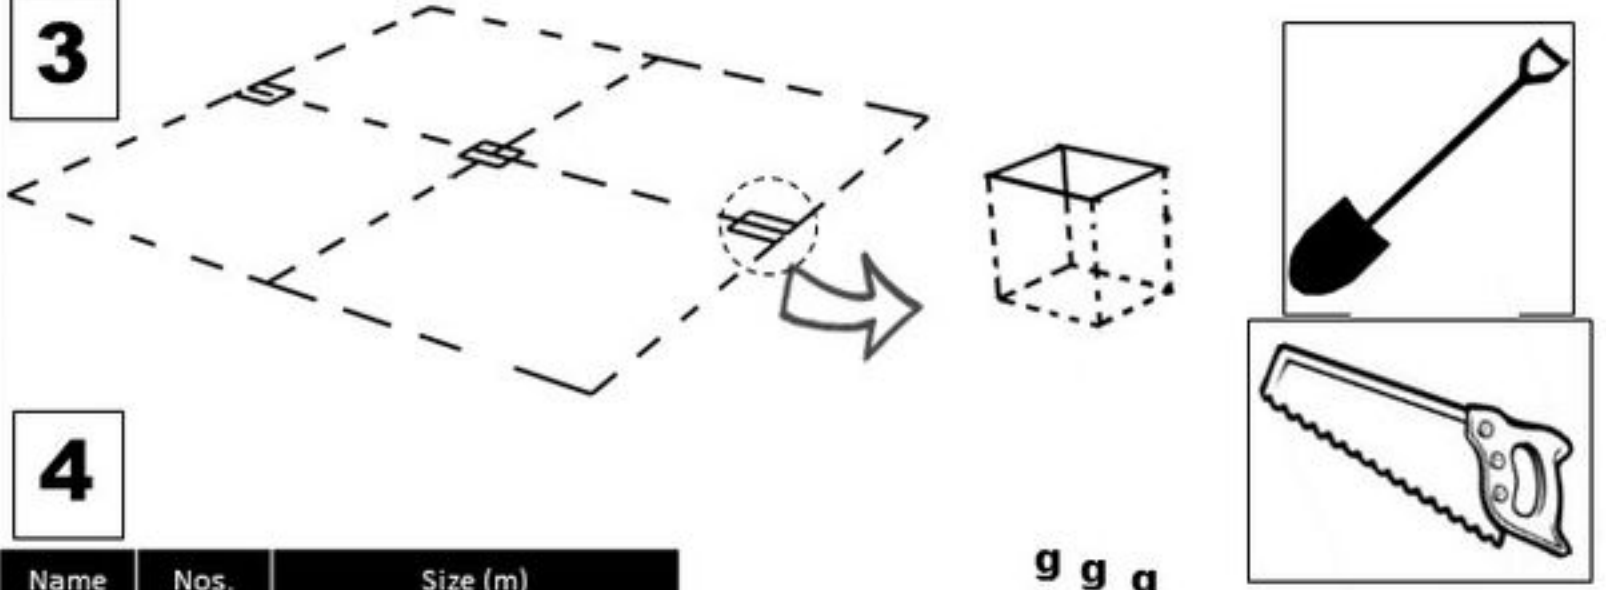

TENT
Emergency
shelter kit
step by step
construction
guide for
households

TENT
Emergency
shelter kit
step by step
construction
guide for
households

Name	Nos.	Size (m)
a	3	2.3 x 0.065 x 0.065
b	3	0.3 x 0.065 x 0.065
c	3	0.2 x 0.065 x 0.065
d	2	1.785 x 0.065 x 0.065
e	2	0.2 x 0.065 x 0.065
f	1	0.55 x 0.065 x 0.065
g	3	0.6 x 0.065 x 0.065
h	5	0.065 x 0.05 x 0.025